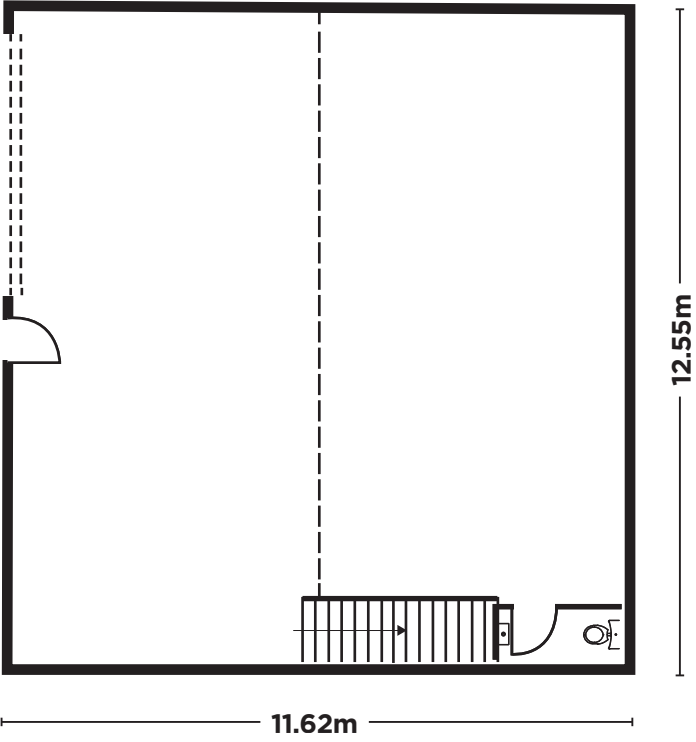

CAVE 63

GROUND FLOOR AREA **146m²**
MEZZANINE FLOOR AREA **67m²**

GROUND FLOOR

MEZZANINE FLOOR

NOTES

JAMES DAVIE | DAVID BANCROFT | ANDREW MCLAREN | JULIA GERNANDT
0412 209 696 | 0418 318 747 | 0405 572 514 | 0481 266 353