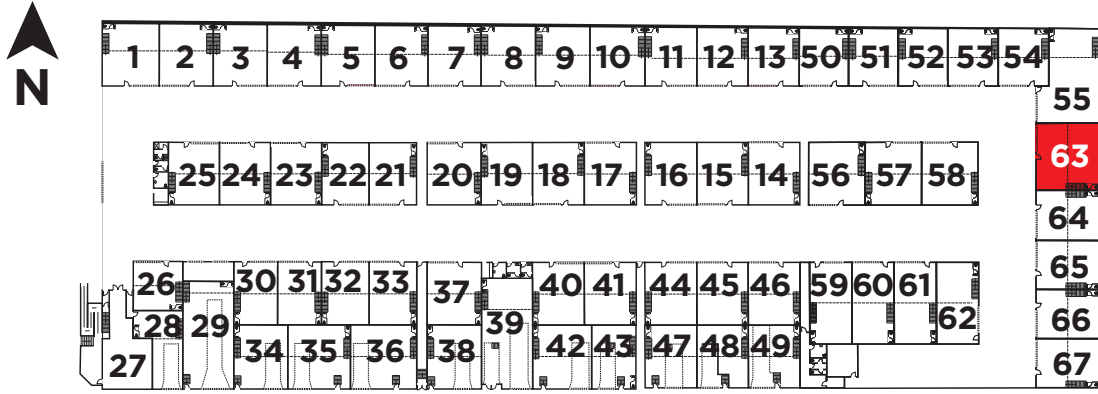

CAVE 63

GROUND FLOOR AREA **146m²**
MEZZANINE FLOOR AREA **67m²**

GROUND FLOOR

MEZZANINE FLOOR

NOTES

JAMES DAVIE | DAVID BANCROFT | ANDREW MCLAREN | JULIA GERNANDT
0412 209 696 | 0418 318 747 | 0405 572 514 | 0481 266 353