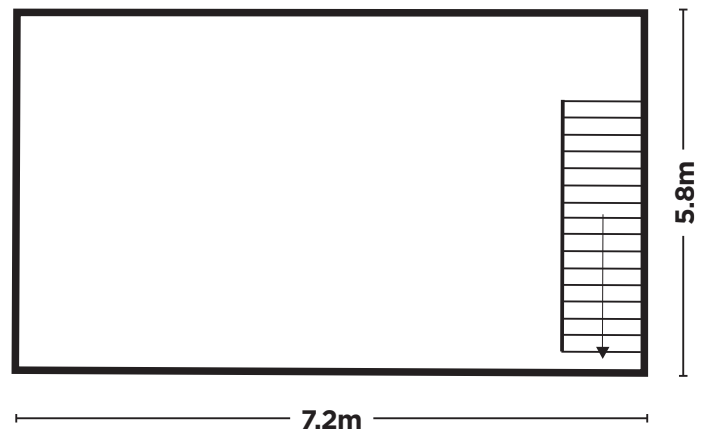

CAVE 43

GROUND FLOOR AREA **96m²**
 MEZZANINE FLOOR AREA **43m²**

GROUND FLOOR

MEZZANINE FLOOR

NOTES

JAMES DAVIE |
 0412 209 696

DAVID BANCROFT |
 0418 318 747

ANDREW MCLAREN |
 0405 572 514