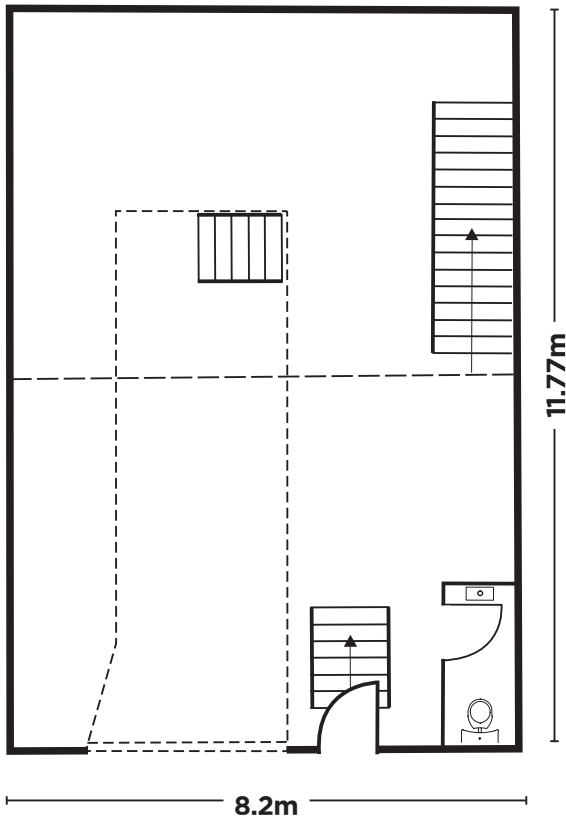

CAVE 43

GROUND FLOOR AREA **96m²**
 MEZZANINE FLOOR AREA **43m²**

GROUND FLOOR

MEZZANINE FLOOR

NOTES

JAMES DAVIE |
 0412 209 696

DAVID BANCROFT |
 0418 318 747

ANDREW MCLAREN |
 0405 572 514