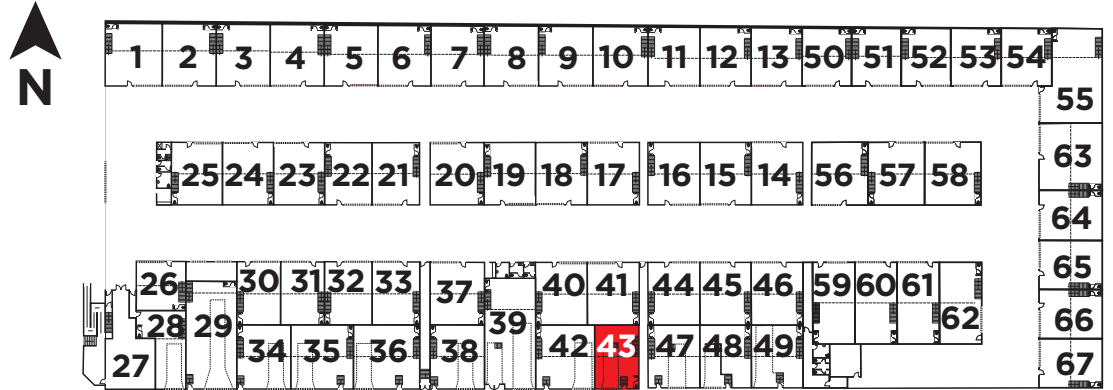

CAVE 43

GROUND FLOOR AREA **96m²**
 MEZZANINE FLOOR AREA **43m²**

GROUND FLOOR

MEZZANINE FLOOR

NOTES

JAMES DAVIE |
 0412 209 696

DAVID BANCROFT |
 0418 318 747

ANDREW MCLAREN |
 0405 572 514