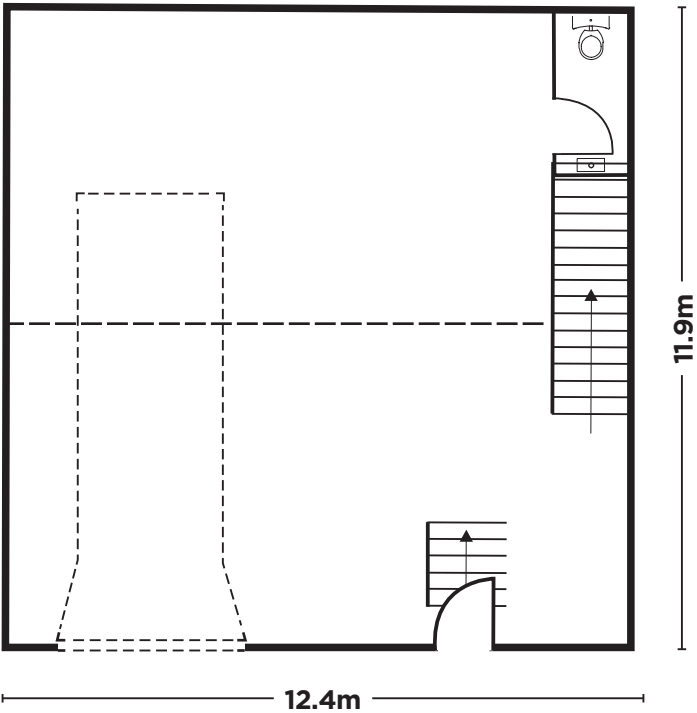

# CAVE 36

GROUND FLOOR AREA **147m<sup>2</sup>**  
MEZZANINE FLOOR AREA **67m<sup>2</sup>**

## GROUND FLOOR