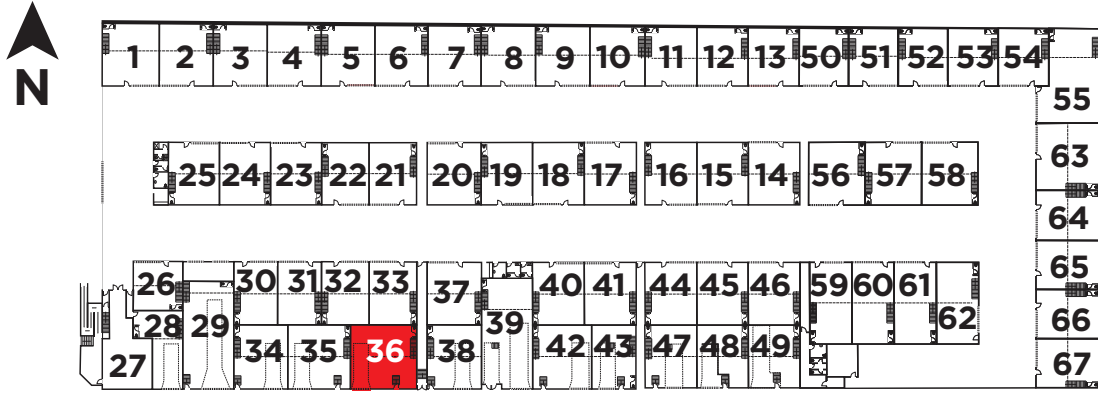

# CAVE 36

GROUND FLOOR AREA **147m<sup>2</sup>**  
MEZZANINE FLOOR AREA **67m<sup>2</sup>**

## GROUND FLOOR