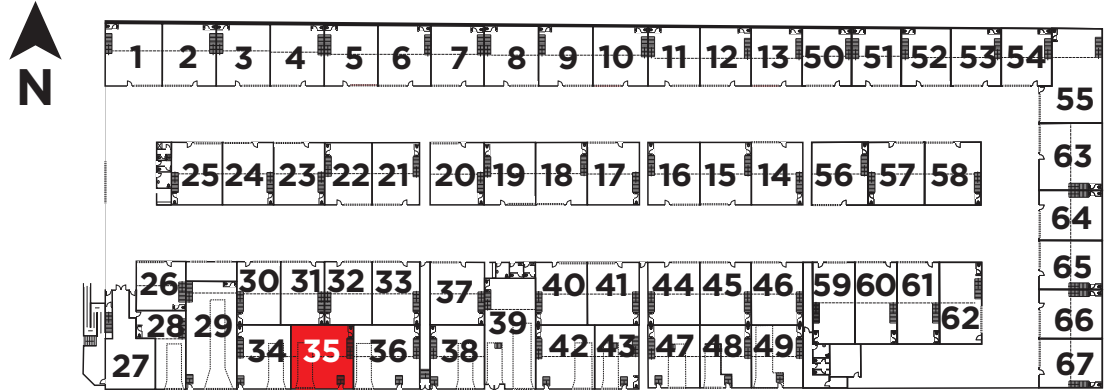

CAVE 35

GROUND FLOOR AREA **138m²**
 MEZZANINE FLOOR AREA **62m²**

GROUND FLOOR

MEZZANINE FLOOR

NOTES

JAMES DAVIE |
0412 209 696

DAVID BANCROFT |
0418 318 747

ANDREW MCLAREN |
0405 572 514