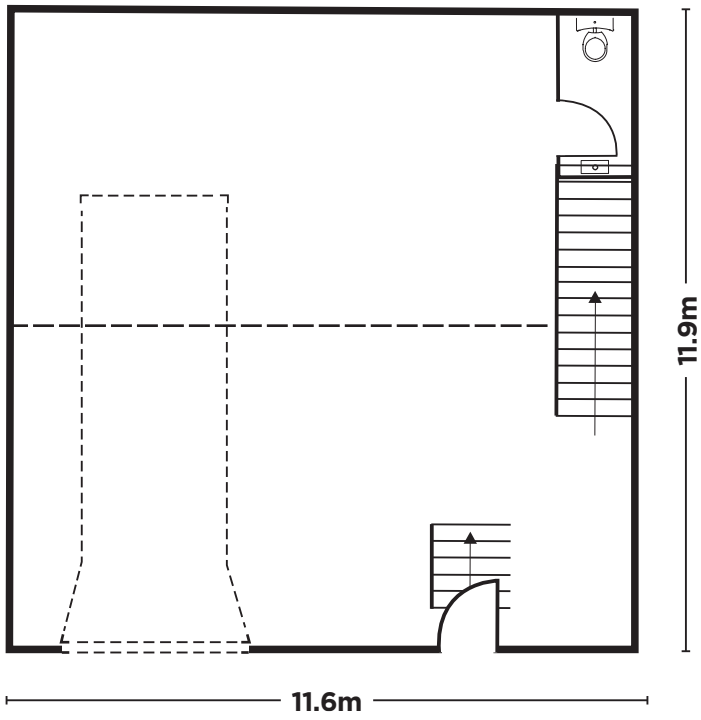

CAVE 35

GROUND FLOOR AREA **138m²**
 MEZZANINE FLOOR AREA **62m²**

GROUND FLOOR

MEZZANINE FLOOR

NOTES

JAMES DAVIE |
0412 209 696

DAVID BANCROFT |
0418 318 747

ANDREW MCLAREN |
0405 572 514