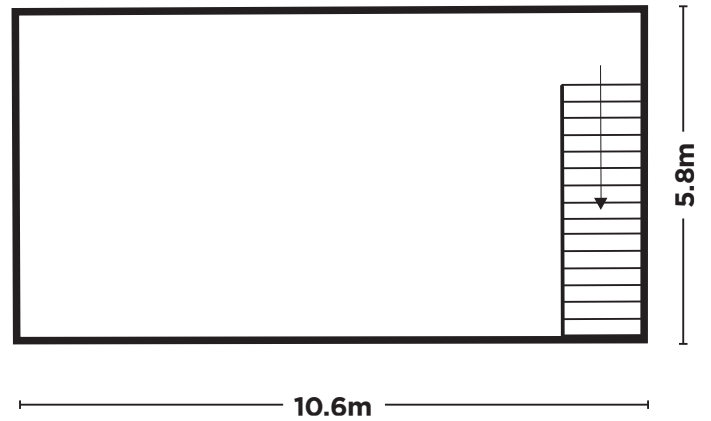

CAVE 35

GROUND FLOOR AREA **138m²**
 MEZZANINE FLOOR AREA **62m²**

GROUND FLOOR

MEZZANINE FLOOR

NOTES

JAMES DAVIE |
0412 209 696

DAVID BANCROFT |
0418 318 747

ANDREW MCLAREN |
0405 572 514