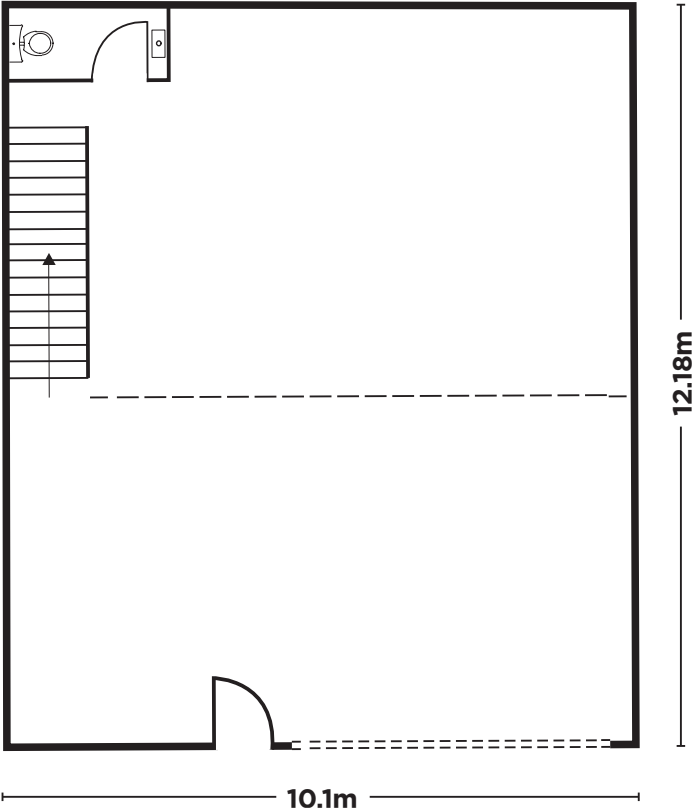

# CAVE 01

GROUND FLOOR AREA **122m<sup>2</sup>**  
 MEZZANINE FLOOR AREA **53m<sup>2</sup>**

## GROUND FLOOR