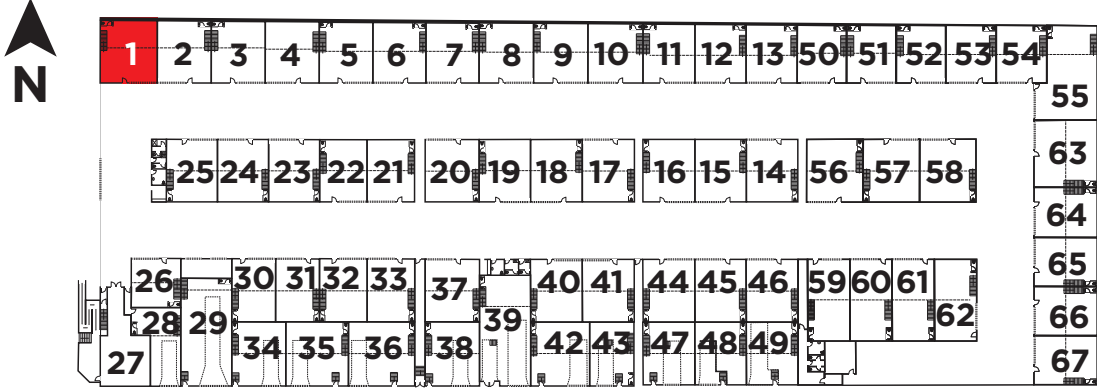

# CAVE 01

GROUND FLOOR AREA **122m<sup>2</sup>**  
 MEZZANINE FLOOR AREA **53m<sup>2</sup>**

## GROUND FLOOR